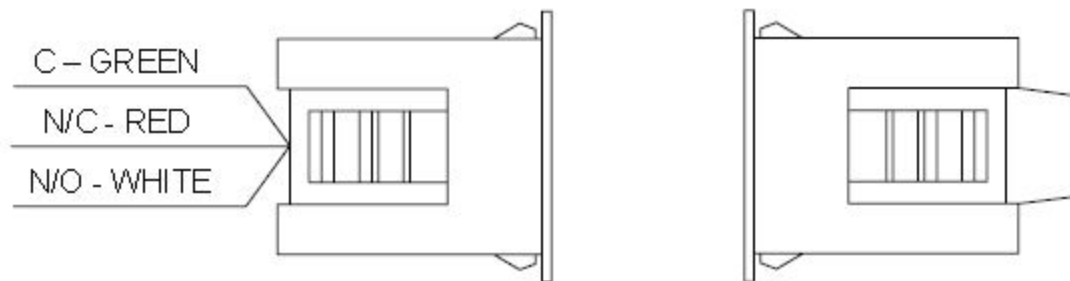

INSTALLATION INSTRUCTIONS

NOTE: HOLE PREP IS 3/4" DIAMETER x 1" DEEP