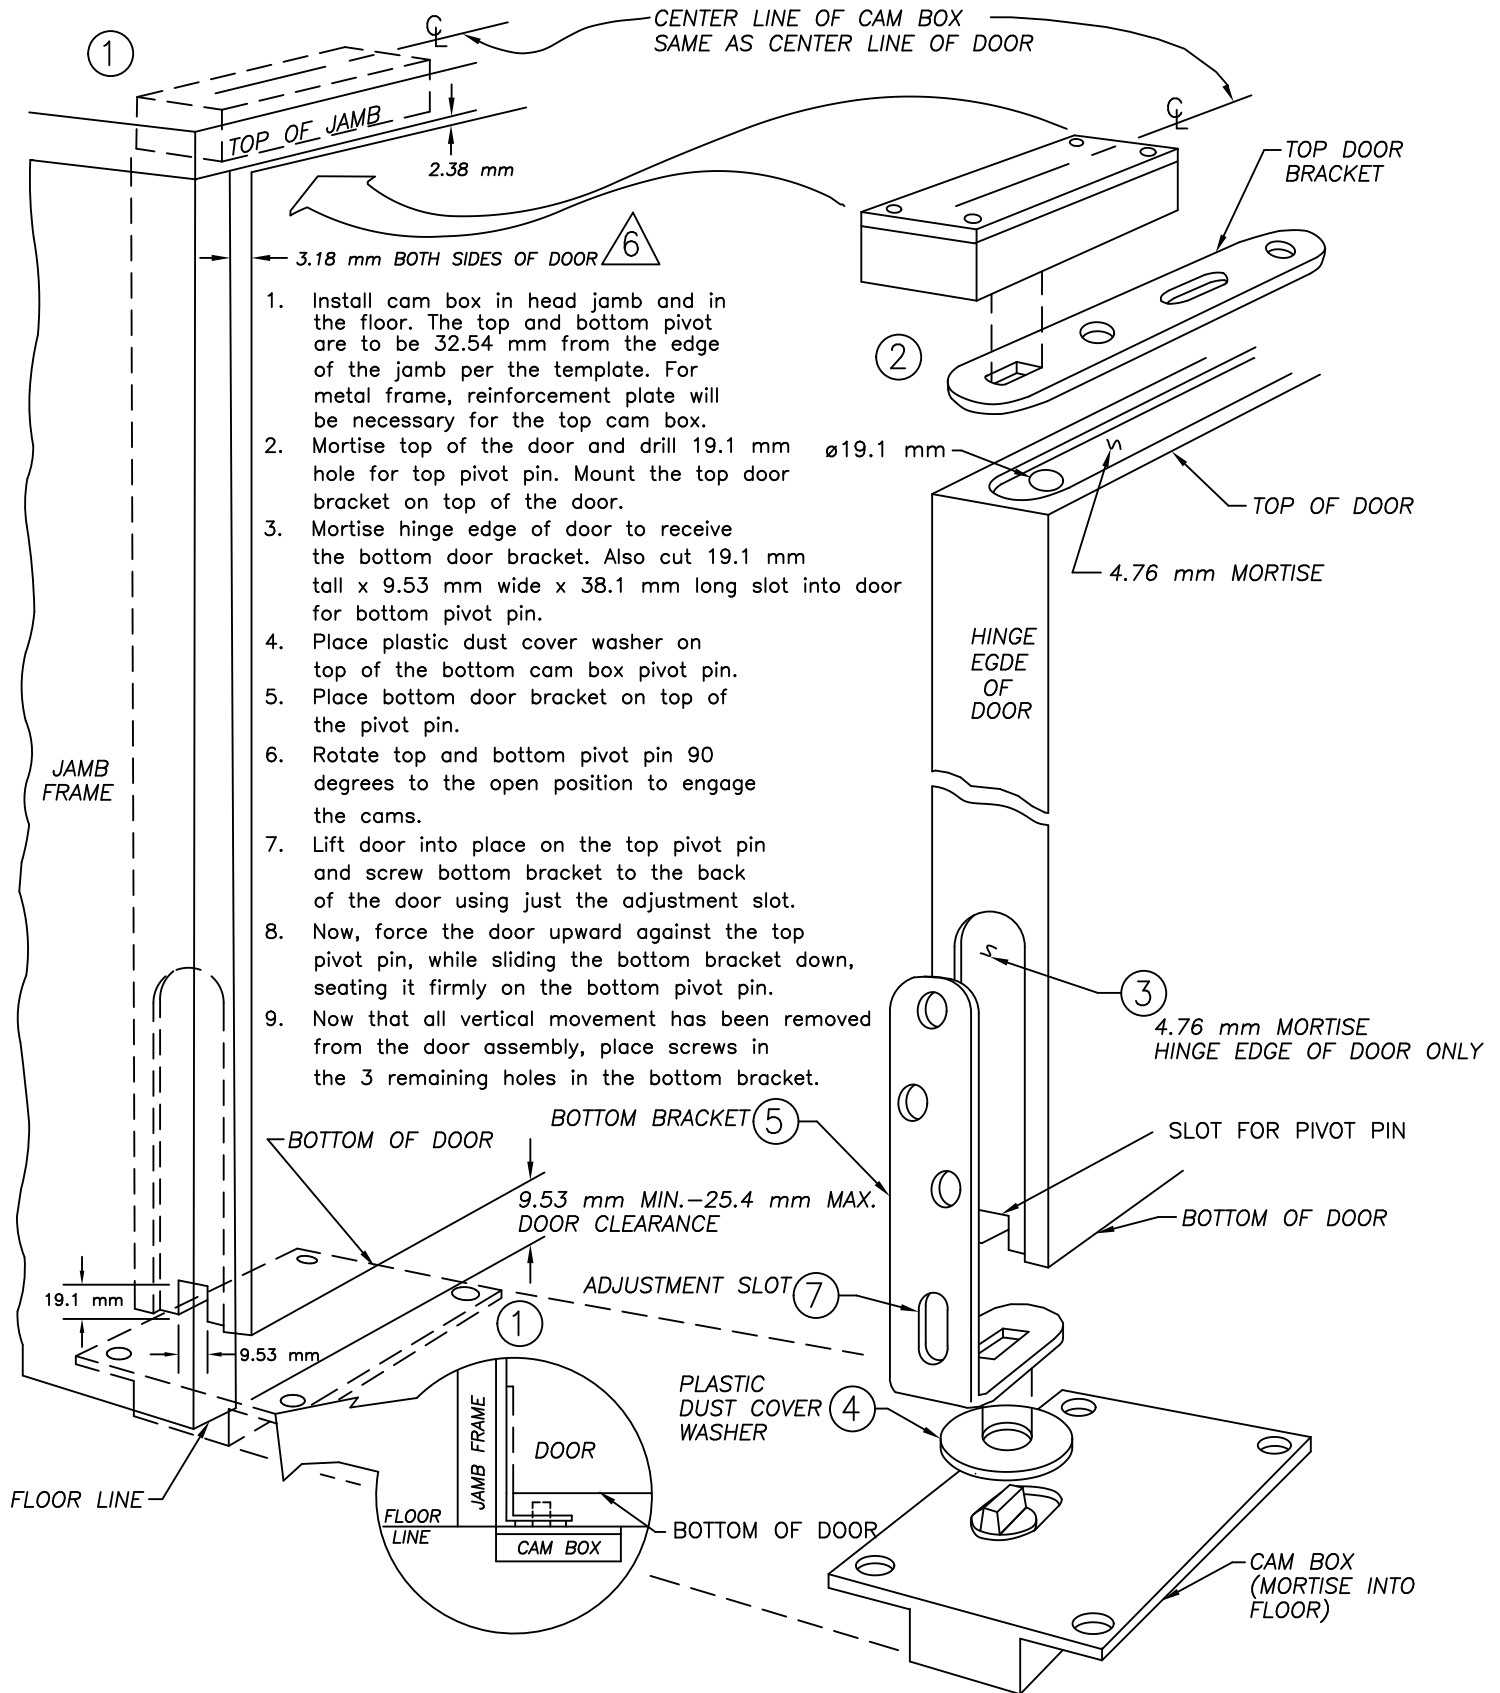

# #511 & #611 CAMTROL PIVOT MORTISE APPLICATION IN MASONRY FLOOR

HAGER COMPANIES  
139 Victor St.  
St. Louis, MO 63104  
1-800-325-9995

HAGER RESERVES THE RIGHT TO MAKE  
DESIGN CHANGES WITHOUT NOTICE.

DESCRIPTION:

#511 & #611 CAMTROL PIVOT  
INSTALLATION INSTRUCTIONS METRIC

NO.	REVISION	BY	DATE
6	ECO CT09003	NJ	04.20.10

PART NO.

1-362MB