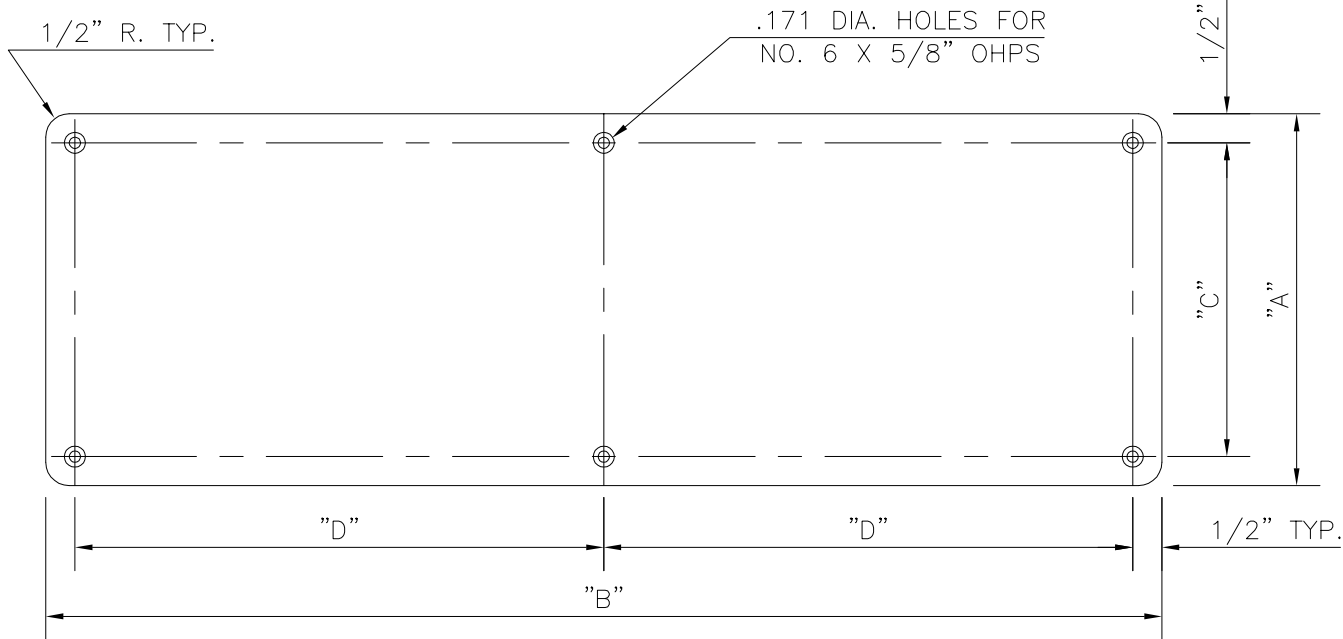

TEMPLATE

PLATE SIZE	"A"	"B"	"C"	"D"
3 X 12	3"	12"	2"	5 1/2"
3 1/2 X 15	3 1/2"	15"	2 1/2"	7"
4 X 16	4"	16"	3"	7 1/2"
6 X 16	6"	16"	5"	7 1/2"
8 X 16	8"	16"	7"	7 1/2"

DO NOT SCALE

HAGER HINGE CO.
139 Victor St.
St. Louis, MO 63104