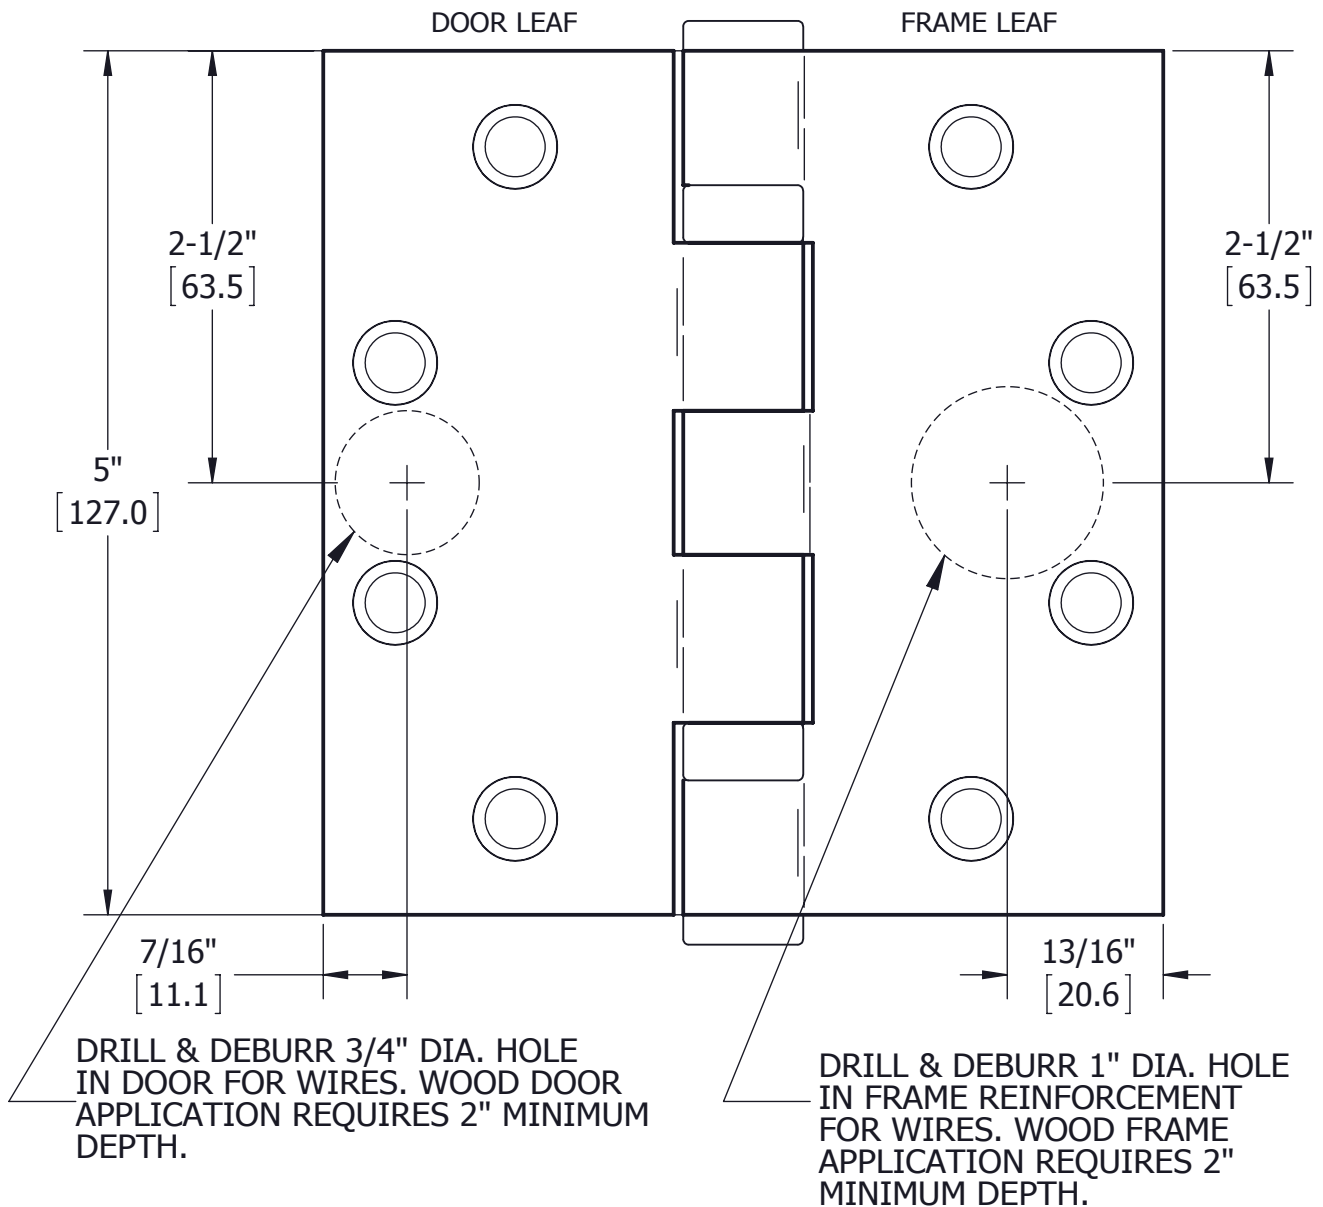

5" 5 KNUCKLE ETW HINGE TEMPLATE

MODELS ETW2-22, ETW4, ETW6 & ETW8 CONCEALED
ELECTRIC THROUGH WIRE HINGES

FOR USE WITH HAGER 5.0" FULL MORTISE 5-KNUCKLE
STANDARD AND HEAVY WEIGHT HINGES

HINGES ARE NON-LOAD BEARING
AND MUST BE MOUNTED
IN THE CENTER POSITION ONLY.