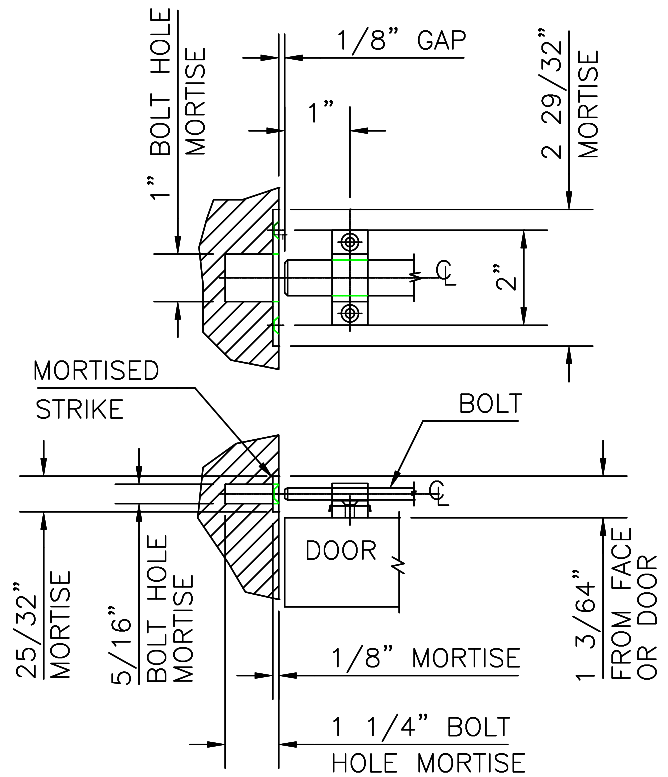

12" SURFACE BOLT

J:\INSTL\I-276D

L-SHAPED STRIKE- DOOR FRONT SURFACE INSTALLATION

L-SHAPED STRIKE- DOOR BACK SURFACE INSTALLATION

MORTISED STRIKE INSTALLATION

HAGER RESERVES THE RIGHT TO MAKE PRODUCT CHANGES AND IS NOT RESPONSIBLE FOR OBSOLETE INSTALLATION INSTRUCTIONS. CALL 1-800-325-9995 FOR CURRENT INFORMATION.