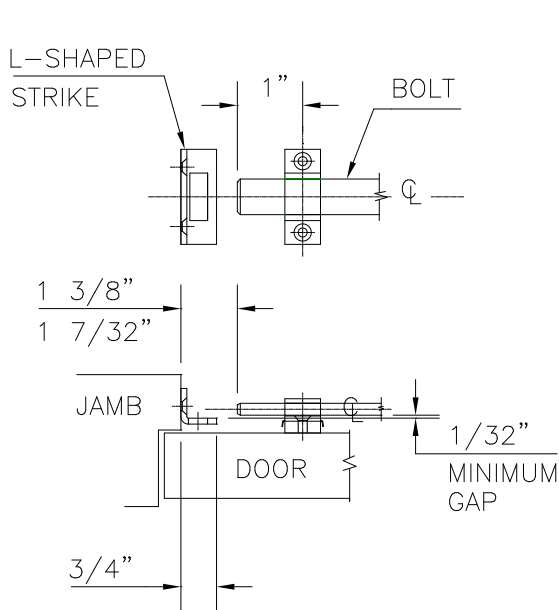

12" SURFACE BOLT

J:\INSTL\I-276D

L-SHAPED STRIKE- DOOR FRONT SURFACE INSTALLATION

L-SHAPED STRIKE- DOOR BACK SURFACE INSTALLATION

MORTISED STRIKE INSTALLATION

HAGER RESERVES THE RIGHT TO MAKE PRODUCT CHANGES AND IS NOT RESPONSIBLE FOR OBSOLETE INSTALLATION INSTRUCTIONS. CALL 1-800-325-9995 FOR CURRENT INFORMATION.