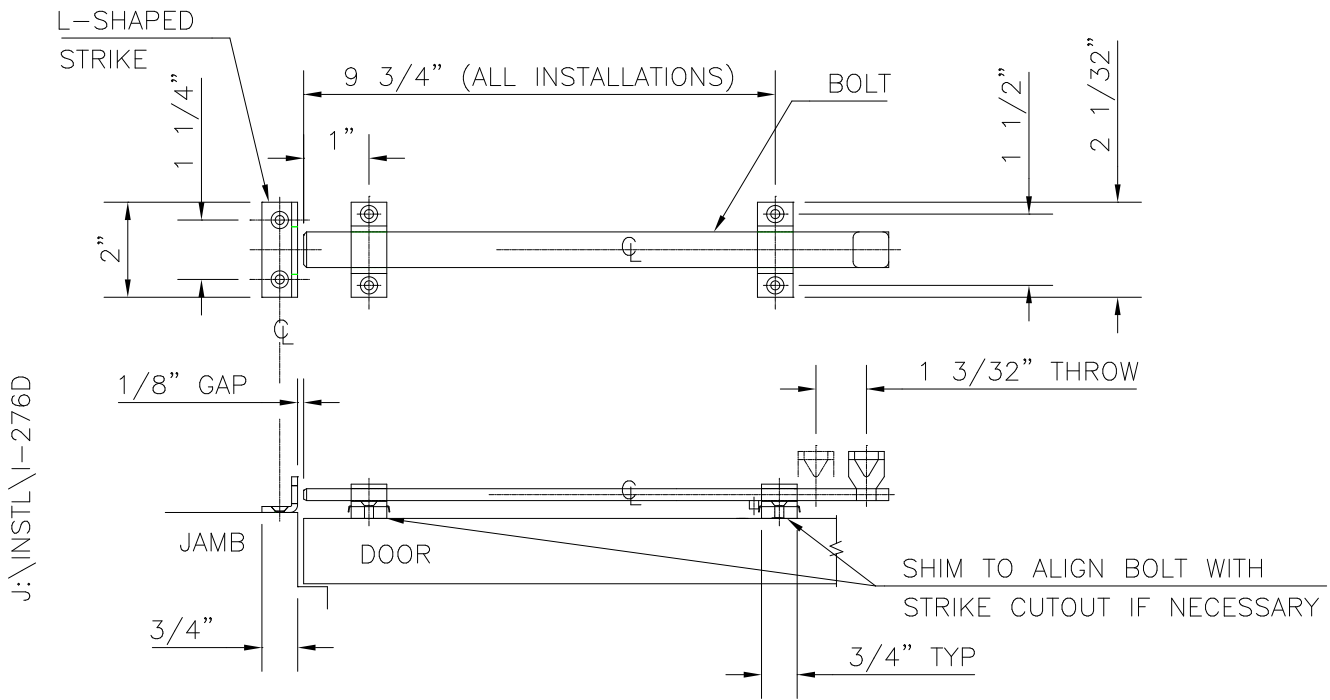

12" SURFACE BOLT

J:\INSTL\I-276D

L-SHAPED STRIKE- DOOR FRONT SURFACE INSTALLATION

L-SHAPED STRIKE- DOOR BACK SURFACE INSTALLATION

MORTISED STRIKE INSTALLATION

HAGER RESERVES THE RIGHT TO MAKE PRODUCT CHANGES AND IS NOT RESPONSIBLE FOR OBSOLETE INSTALLATION INSTRUCTIONS. CALL 1-800-325-9995 FOR CURRENT INFORMATION.