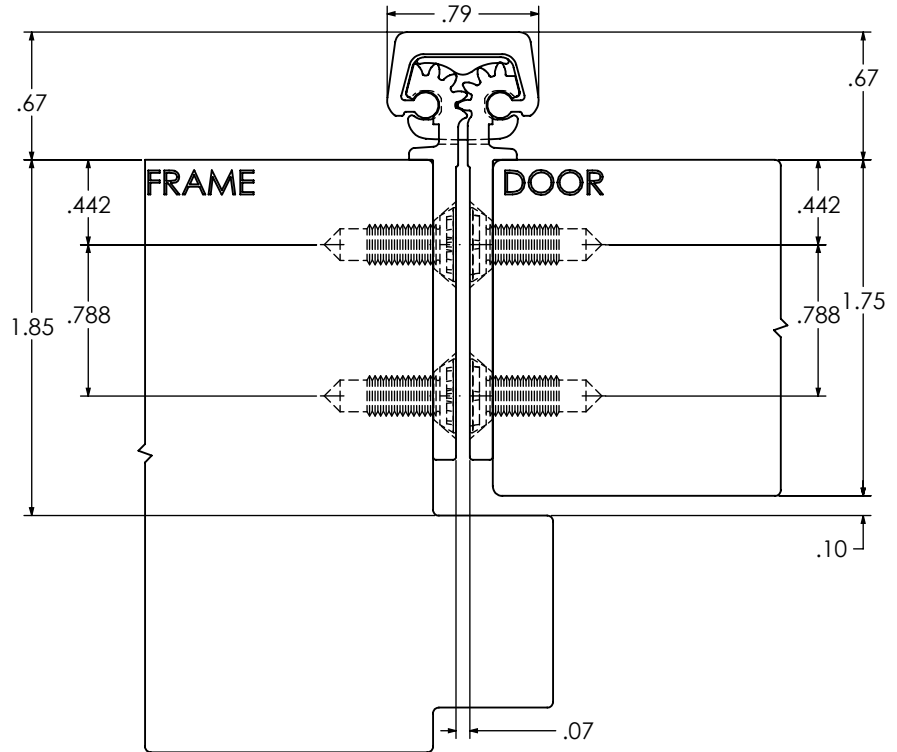

TEMPLATE FOR FULL MORTISE CONTINUOUS GEARED ALUMINUM HINGE

SCALE 1 : 1

DETAIL A
SCALE 1 : 2