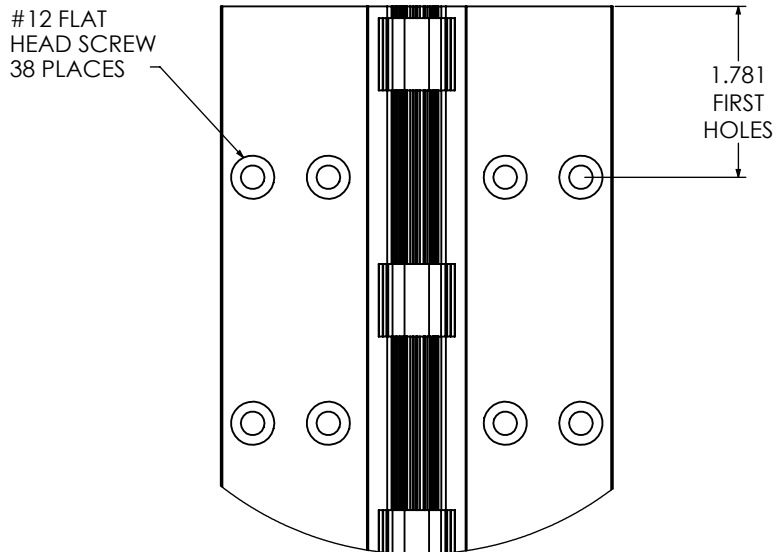

TEMPLATE FOR FULL MORTISE CONTINUOUS GEARED ALUMINUM HINGE

SCALE 1 : 1

DETAIL A
SCALE 1 : 2