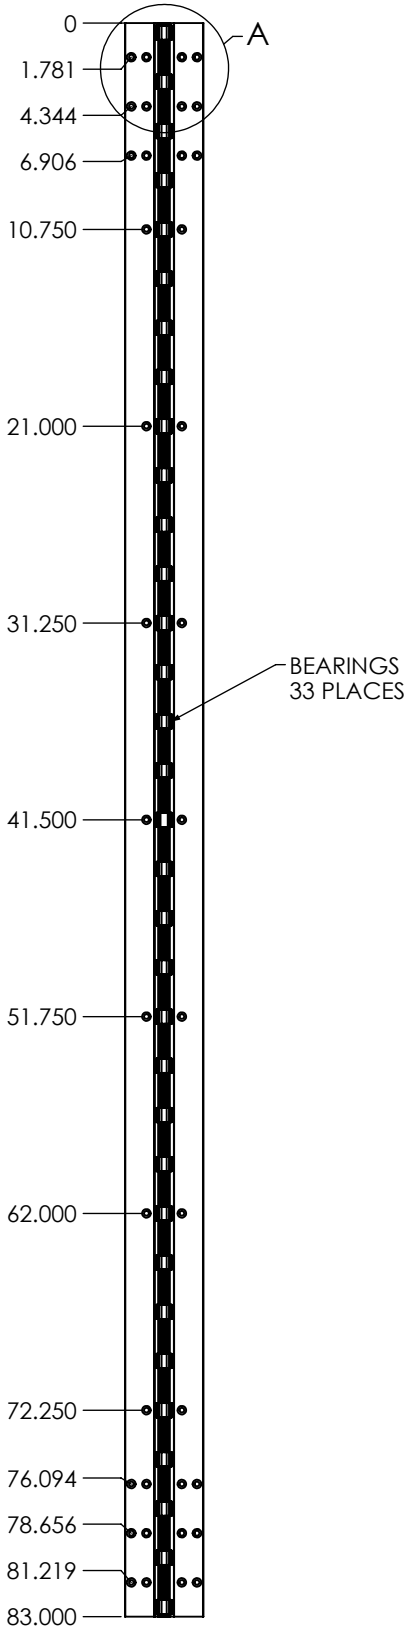

TEMPLATE FOR FULL MORTISE CONTINUOUS GEARED ALUMINUM HINGE

SCALE 1 : 1

DETAIL A
SCALE 1 : 2