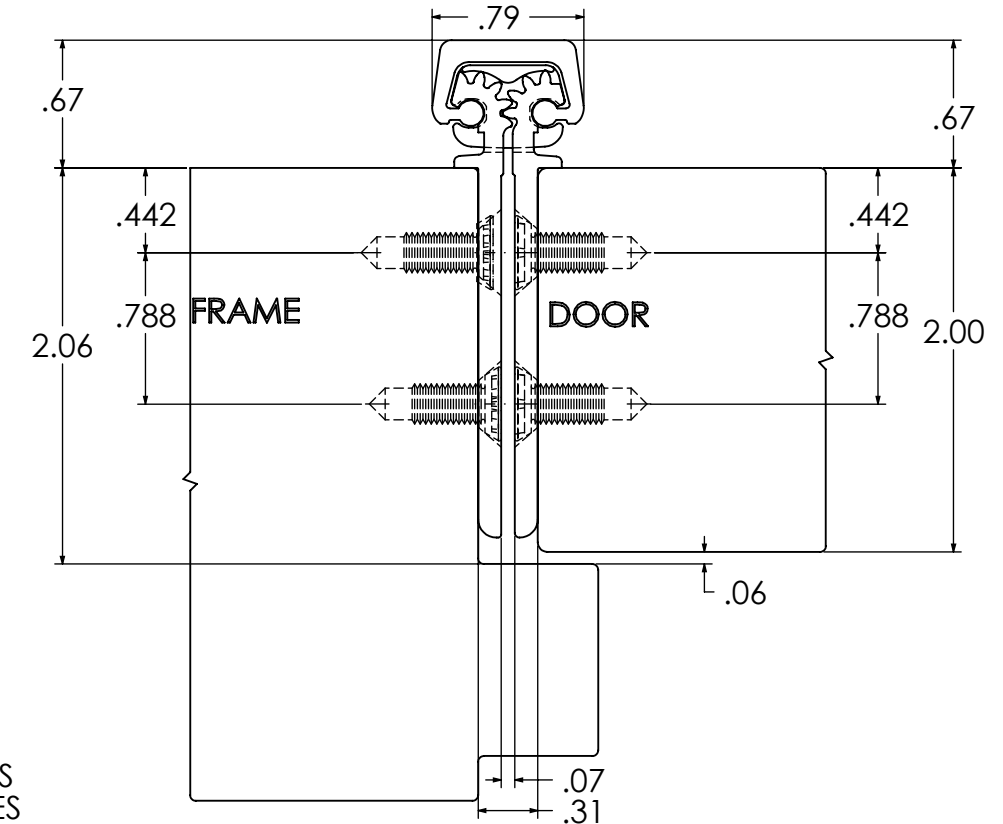

TEMPLATE FOR FULL MORTISE CONTINUOUS GEARED ALUMINUM HINGE

BEARINGS
47 PLACES

SCALE 1 : 1