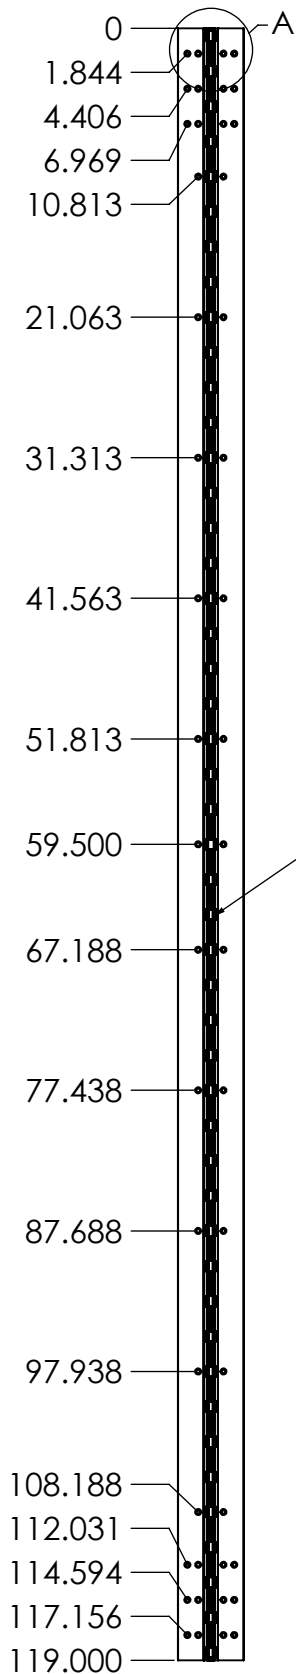

TEMPLATE FOR FULL MORTISE CONTINUOUS GEARED ALUMINUM HINGE

BEARINGS
47 PLACES

SCALE 1 : 1